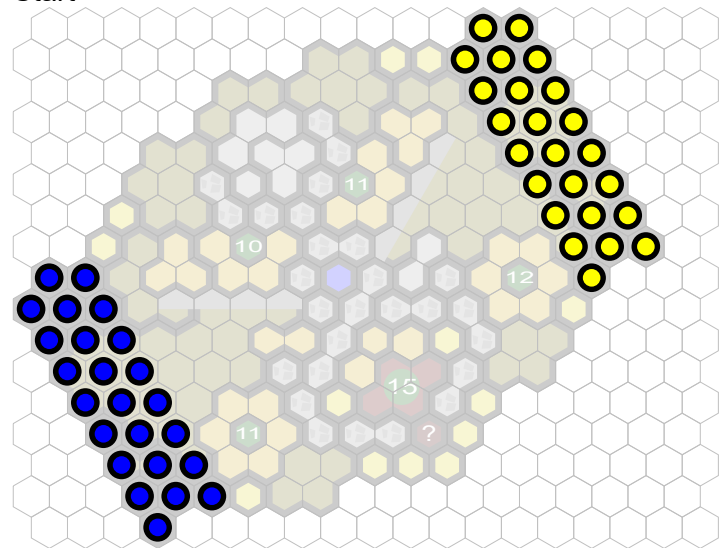

Healing Waters

OEA0 Edition

By: OEA0

Level : 1

Level : 4

Level : 2

Start

Level : 3

Number of players: 2
 Size: 18 x 16 Hexes

Terrain Sets: 1x Swarm of the Marro
 1x Road to the Forgotten Forest

There is a swamp water tile on level 1 marked with a number 2. This represents the need to stack two swamp water tiles on top of each other in this space to support a tile on level 2.