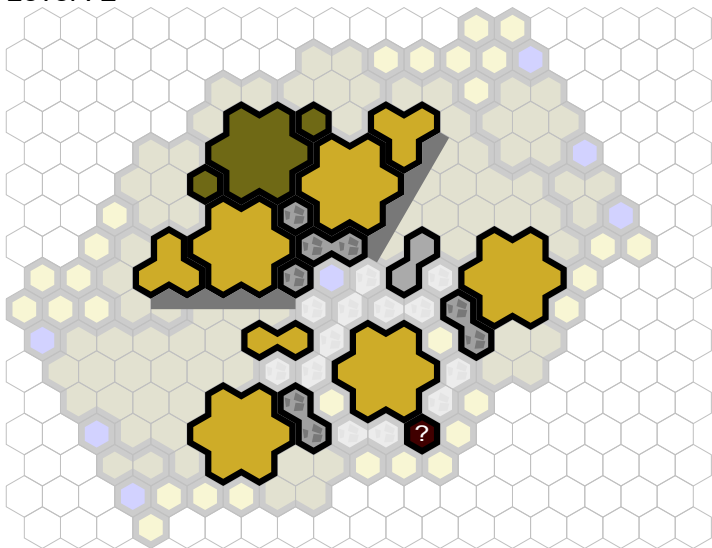

Healing Waters

OEA0 Edition

By: OEA0

Level : 1

Level : 4

Level : 2

Start

Level : 3

Number of players: 2
 Size: 18 x 16 Hexes

Terrain Sets: 1x Swarm of the Marro
 1x Road to the Forgotten Forest

There is a swamp water tile on level 1 marked with a number 2. This represents the need to stack two swamp water tiles on top of each other in this space to support a tile on level 2.