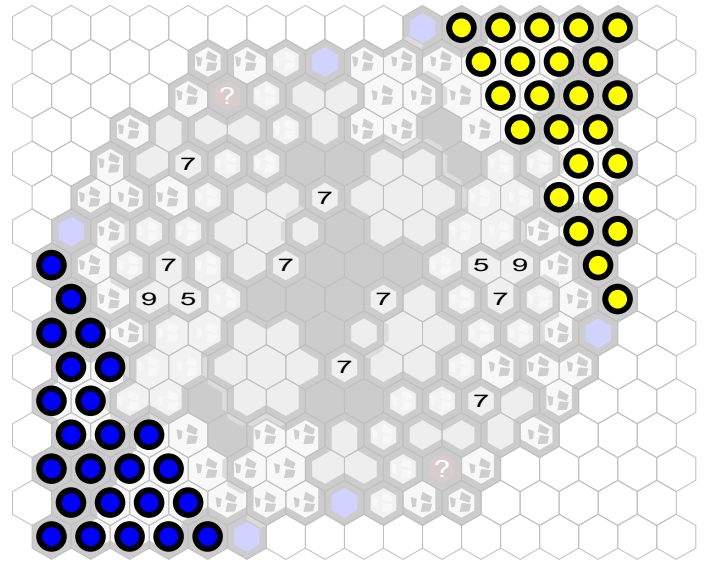

Bad Moon Rising

Author : GameBear

Level : 1

Level : 4

Level : 2

Start

Level : 3

Number of player : 2

Size : 69.10x63.06 cm

A tournament map using 2 BftU and 1 FotA, with 2 random glyphs.