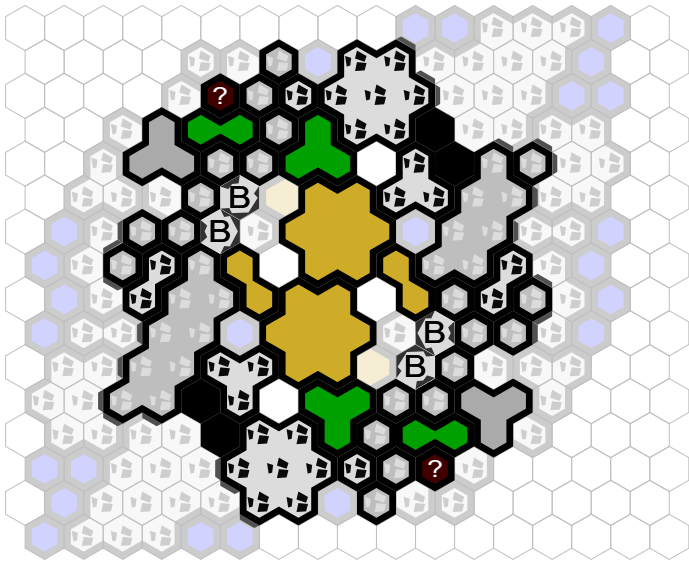

Bad Moon Rising

Author : GameBear

Level : 1

Level : 4

Level : 2

Start

Level : 3

Number of player : 2

Size : 69.10x63.06 cm

A tournament map using 2 BftU and 1 FotA, with 2 random glyphs.